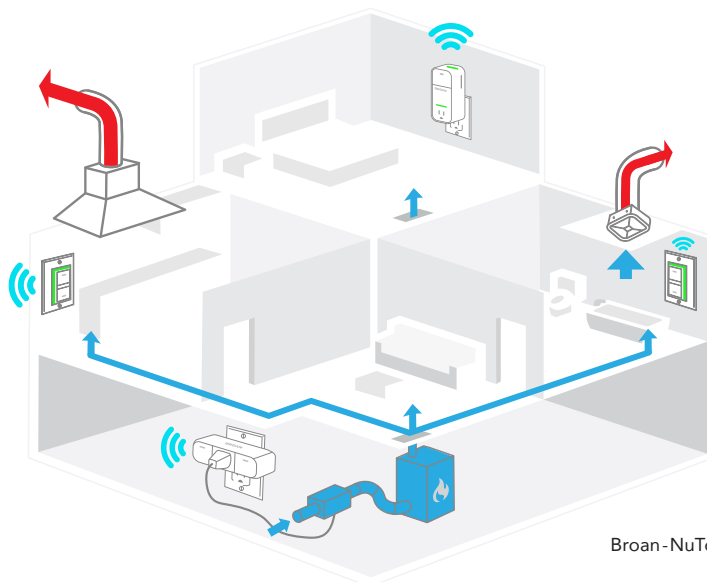

The Overture™ App

While Overture™ can work quietly in the background, we've created a phone app that allows you to fully customize your system to meet your needs and comfort level. The app provides an overview of your entire home's air quality as well as a detailed view of each room in which a sensor has been placed. An Indoor Air Quality indicator provides live data for each room and the whole home, giving you a snapshot of your current IAQ levels.

Installing Overture™ is a breeze.

Overture™ Smart Air Quality Monitor Room Sensor

BIAQRS100

provides indoor air quality monitoring for rooms that do not have a ventilation fan. These sensors can be plugged into any 120V household electrical outlet.

Overture™ Smart Plug

BIAQSP100P

activates your home's Fresh Air System when a room sensor anywhere in the home senses a rise in indoor air pollution and is installed where the home's Fresh Air System is plugged in.

Overture™ Smart Wall Control

BIAQWC100P

with built in sensors connects to ventilation fans in rooms such as the kitchen, bathroom, and laundry room in the same way you'd connect a standard wall switch.

How Overture™ works in your home: